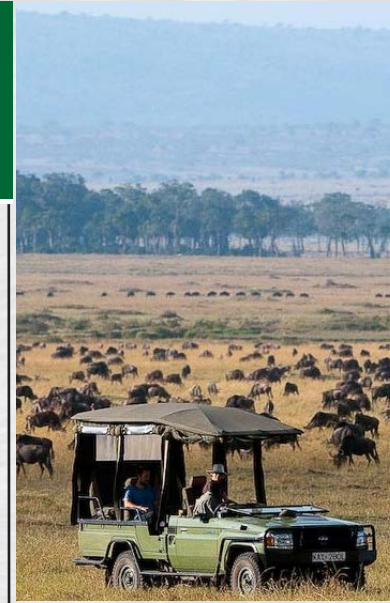

Safari Planner

2018 Safari Soiree

THE
AFRICA ADVENTURE
COMPANY
EST. 1986

ITINERARY	FEATURES OF YOUR SAFARI	WHAT TO SEE	
<p>8 Day Primates and Plains to Tanzania</p> <p>from \$9,195.00</p>	<ul style="list-style-type: none"> - An exciting chimp safari - Mahale lake-shore and forests for 3 chimp treks - Katavi open plains for wildlife viewing - Accommodations: Greystoke and Chada camps 		
<p>8 Day Chimp and Gorilla Safari to Rwanda</p> <p>from \$7,875.00</p>	<ul style="list-style-type: none"> - Explore the Volcanoes for mountains gorillas - Accommodations: Bisate or Mountain Gorilla 		
<p>10 Day Gorilla trekking & Nyragongo Volcano hike to Virunga</p> <p>from \$3,125.00</p>	<ul style="list-style-type: none"> - Virunga is home to about a quarter of the World's critically endangered mountain gorillas. - Accommodations: Mikeno Lodge 		
<p>11 Day Plains & Primates Safari to Kenya and Rwanda</p> <p>from \$9,875.00</p>	<ul style="list-style-type: none"> - Classic game viewing in Maasai Mara, Kenya - Explore the forested Volcanoes for gorillas - Accommodations: Governors' and Sabyinyo 		

Safari Planner

2018 Safari Soiree

THE
AFRICA ADVENTURE
COMPANY
EST. 1996

14 Day Safari & Gorillas to Tanzania and Rwanda

from \$10,550.00

- A privately guided safari to the northern parks
- Great Migration viewing in the Serengeti
- 2 Mountain gorilla treks in Volcanoes
- Accommodations: Serengeti Explorer and Mountain Gorilla View Lodge

- Uganda, "The Pearl of Africa"
- Explore Kibale forest for chimpanzees
- Two mountain gorilla treks in Bwindi
- Accommodations: Gorilla Forest or Bwindi Lodge

4 Day Rubondo Island Chimp Experience

from \$2,250.00

- Experience chimp trekking on Rubondo Island
- Lake Victoria offers world-class fishing & birding
- Accommodations: Rubondo Island Lodge